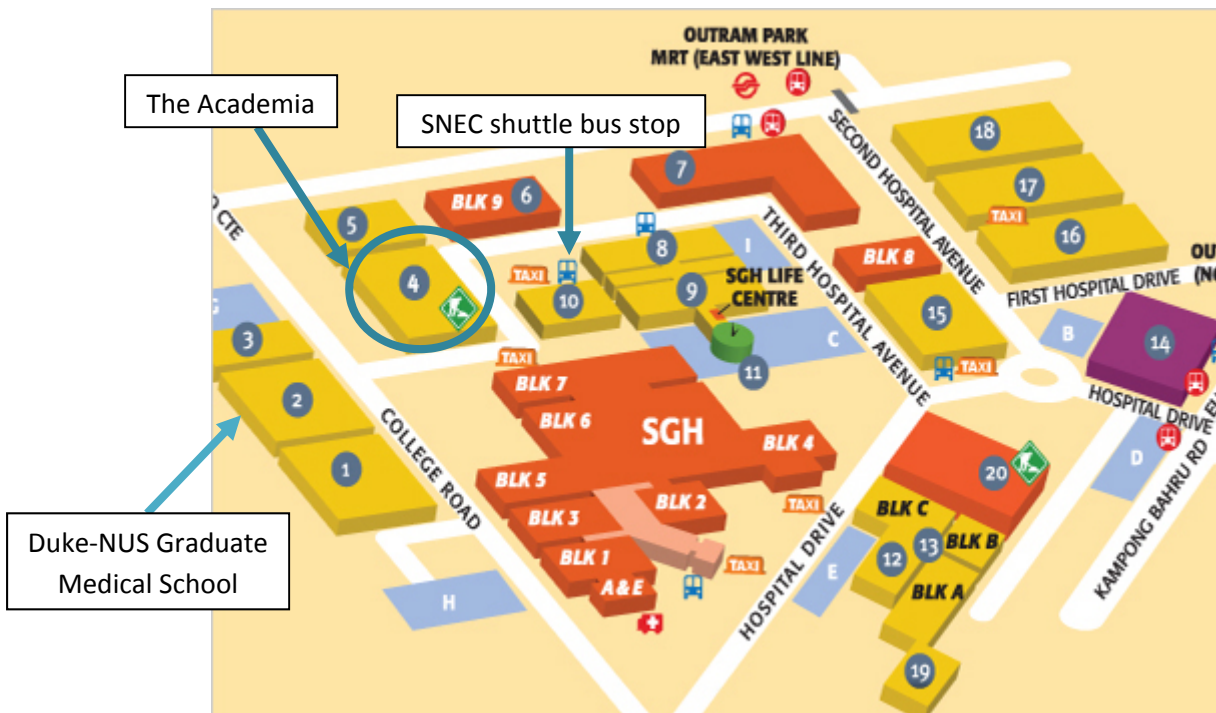

### If you are taking a cab:

Please give the following address and above map to the driver:

Address: 20 College Road, S169856 (Academia is the new building beside Singapore Medical Alumni Association)

**Nearest MRT Station:** Outram Park MRT

You can take to the shuttle service which stops at 1) Bus-stop opposite the Outram Park MRT (East-West Line) station along Outram Road or 2) Bus-stop outside Outram Park MRT (North-East Line) station along Eu Tong Sen Street. You can alight at Singapore National Eye Centre (SNEC) and walk over to The Academia.

The shuttle bus operates from Monday to Friday : 8.00am to 7.00pm

**If you are driving:**

You can park at multi-storey car park H (please refer to location map below). It is located at MacAlister Road, behind College of Medicine Building (Ministry of Health).

For your convenience, shuttle buses will be ferrying visitors between the multi-storey car park H to SGH Blk 4 and Singapore National Eye Centre (please refer to the shuttle bus schedule below).

Mondays to Fridays