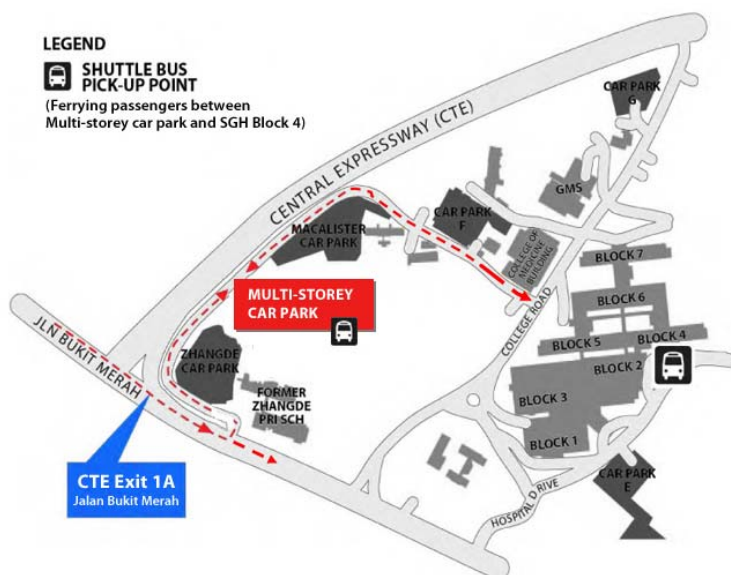

Nearest MRT Station: Outram Park MRT

You can take to the shuttle service which stops at 1) Bus-stop opposite the Outram Park MRT (East-West Line) station along Outram Road or 2) Bus-stop outside Outram Park MRT (North-East Line) station along Eu Tong Sen Street. You can alight at Singapore National Eye Centre (SNEC) and walk over to The Academia.

The shuttle bus operates from Monday to Friday : 8.00am to 7.00pm

If you are driving:

You can park at multi-storey car park H (please refer to location map below). It is located at MacAlister Road, behind College of Medicine Building (Ministry of Health).

For your convenience, shuttle buses will be ferrying visitors between the multi-storey car park H to SGH Blk 4 and Singapore National Eye Centre (please refer to the shuttle bus schedule below).

Mondays to Fridays

6.00am to 10.30pm - Approx. 10 mins intervals

First bus: 6.00am

Last bus: 10.10pm

You can alight at SNEC and walk over to The Academia.

Car Park Charges

Monday to Saturday (7.00am - 9.59pm): $0.018 per minute, $1.08 per hour.

Monday to Saturday (10.00pm - 6.59am): $2.14 per entry.

Charges (Carpark C, E & I)

Monday to Saturday (7.00am - 9.59pm): $0.036 per minute, $2.16 per hour.